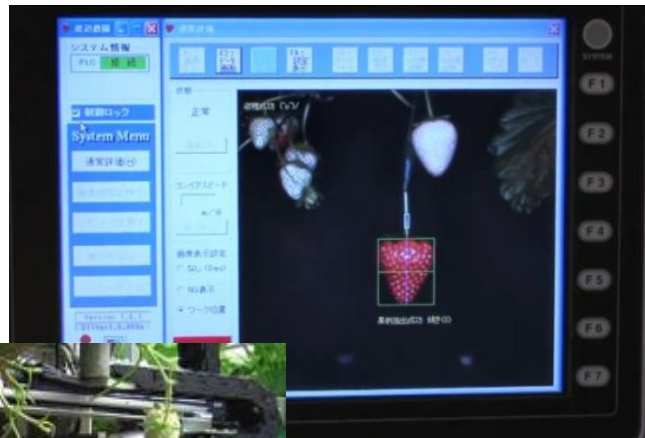

- Even more sensors
- Location-specific information
- Robots
- Bigger units
- Niches
- Internationalization
- Vertical integration

GNSS

Robotics

SUPERMAN HAS X-RAY VISION. WHAT ABOUT US?

PROJECT AgroTech has a vision of providing Danish farmers with contextual information, regardless of where they are. Read about the farmer glasses.