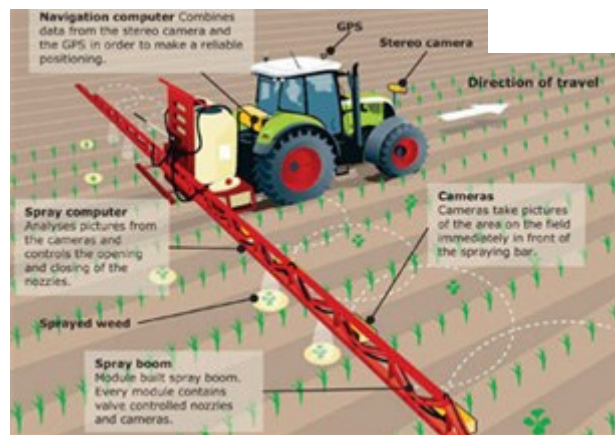

- Even more sensors
- Location-specific information
- Robots
- Bigger units
- Niches
- Internationalization
- Vertical integration

GNSS

Robotics

SUPERMAN HAS X-RAY VISION. WHAT ABOUT US?

PROJECT AgroTech has a vision of providing Danish farmers with contextual information, regardless of where they are. Read about the farmer glasses.