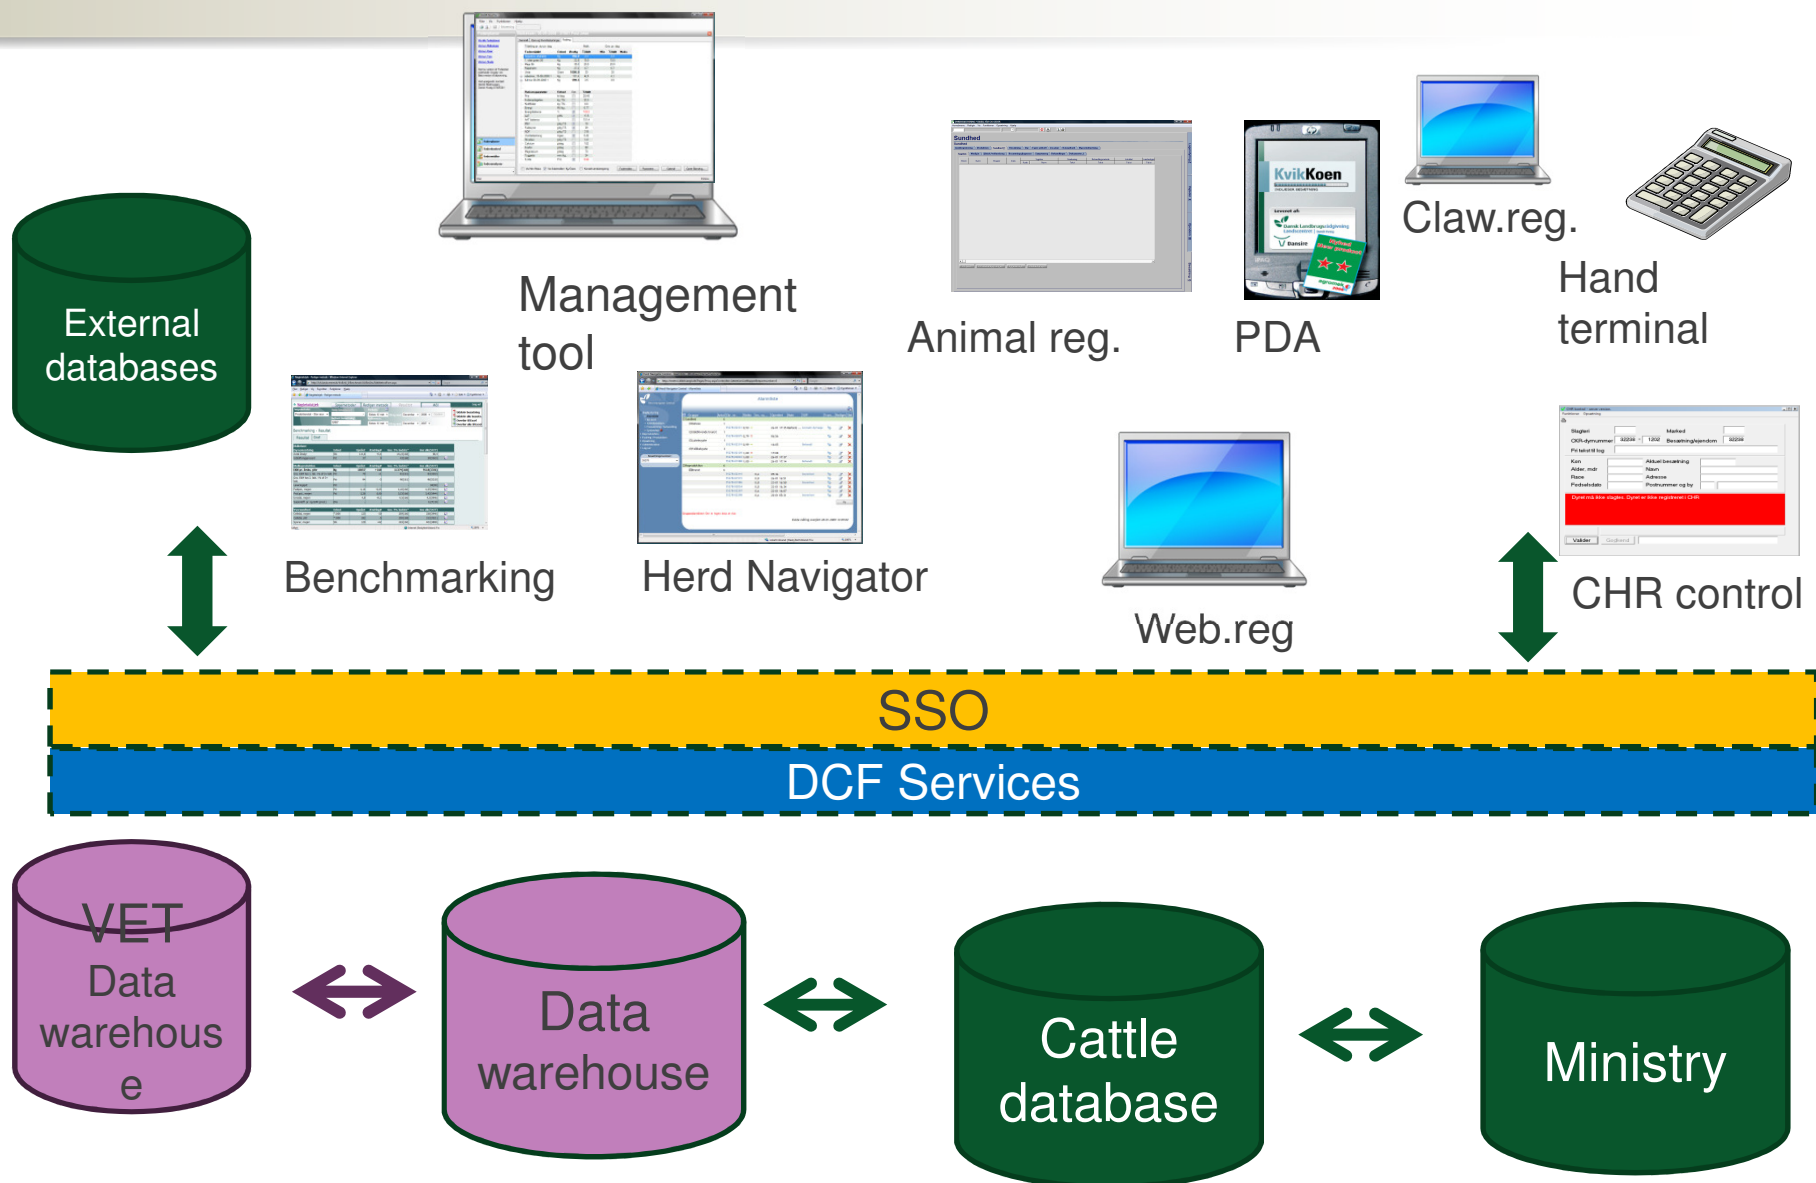

Se også på LandbrugsInfo

- IT-værktøjer indenfor planteproduktion

Artikler

Se de foreløbige afsnit i Oversigt over Landsforsøgene 2009
De enkelte afsnit i Oversigt over Landsforsøgene 2009 bliver offentliggjort på LandbrugsInfo, efterhånden som de bliver færdige i produktionsforløbet.
06-11-09

Rettigheder for siden: Nedarv
Statistik for denne side

LandbrugsInfo – facts

- Established in 1997 – major make-over in 2001 and 2009
- All the 3000 local advisory centres use LandbrugsInfo as their primary source to information
- All members of Farmers Union has free access
- More than 25,000 documents
- Between 50 – 100 new documents per week
- All documents are tagged with metadata
- Approximately 4,000 – 5,000 sessions per day (week days)

...1990...

Activity

Feed intake

Milking

Registrations become useful information

Evolution in use of ICT among Danish farmers

Trends

- Holdings: 53.000
- Access PC: 99%
- Access Internet: 99%
- Use of PDA
- Every company makes homepages
- Information overflow

- Multisite
- Foreign labor
- Expansion

...2000...

Farmers told us...

- *Why do we have to go to so many different sites – I would like to have it “all” on just one page*
- *I can't remember all these passwords. Why can't we have just one password that is valid everywhere?*
- *There is a lot of useful information on the Internet, and I would like to be able to collect it all on just one page*