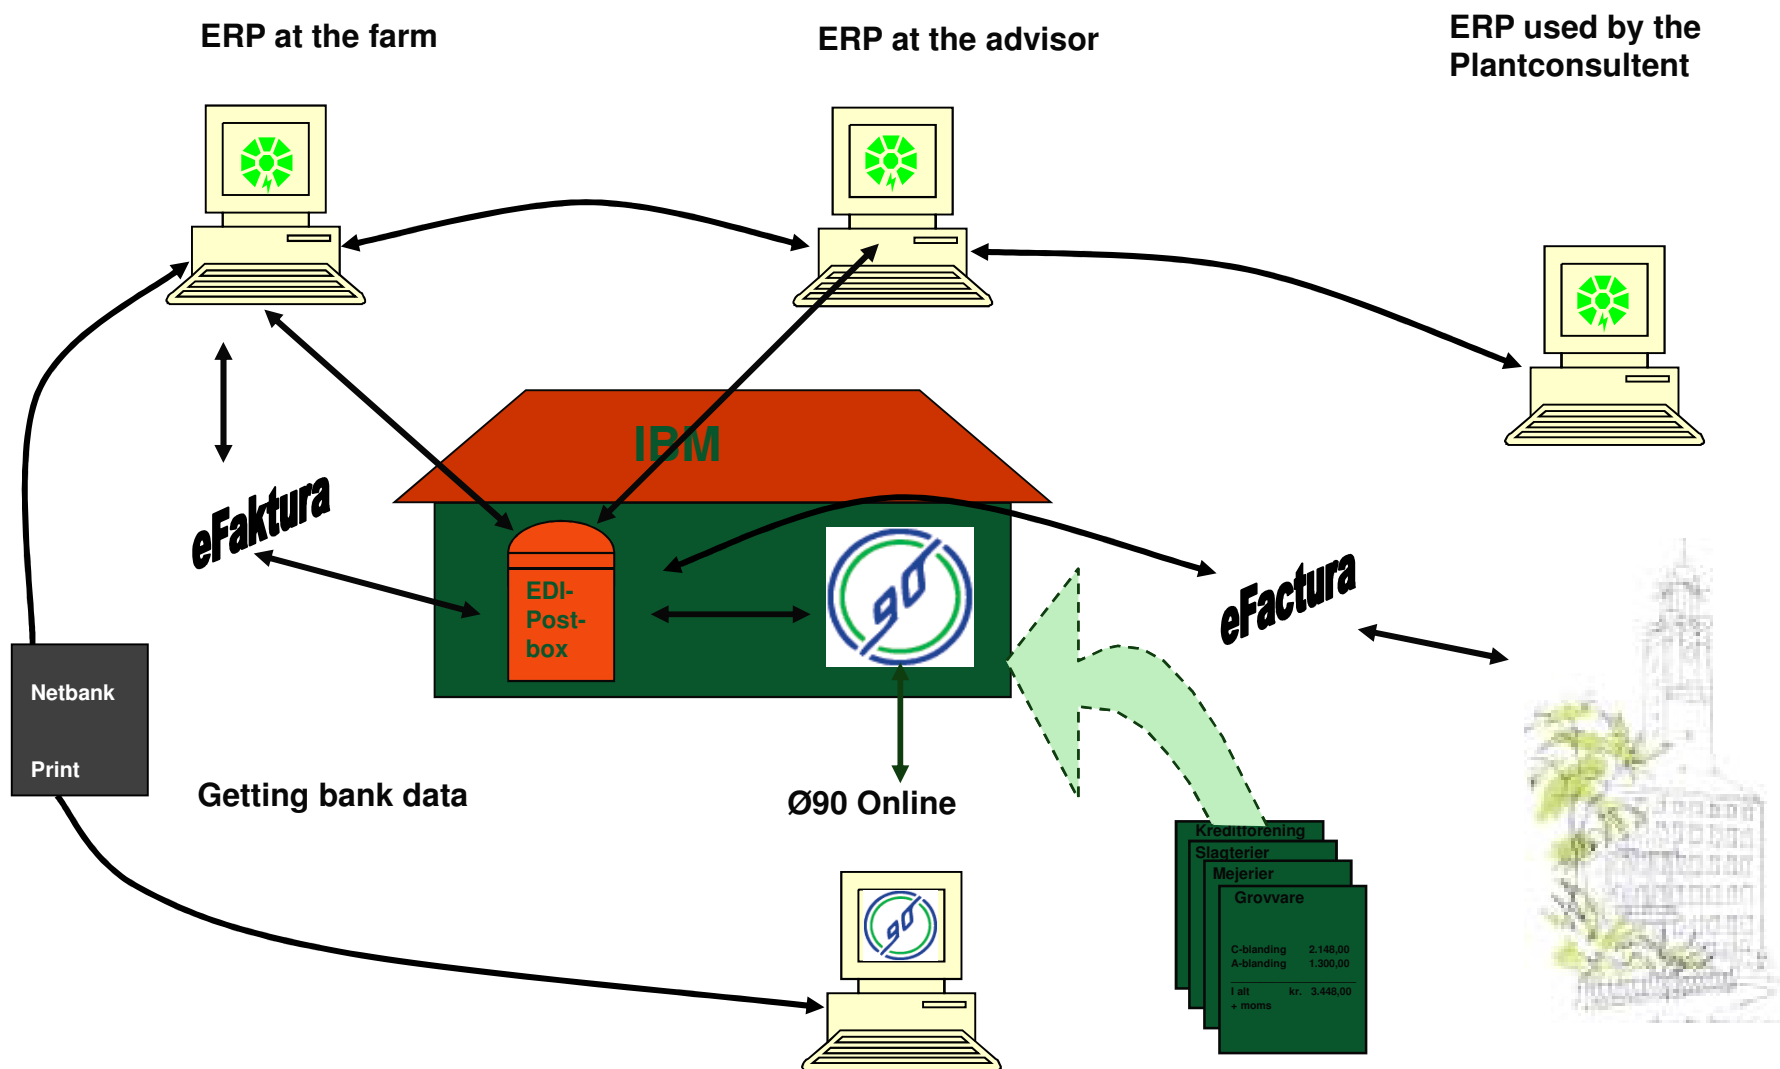

Rettigheder for siden: Nedarv
Statistik for denne side

LandbrugsInfo – facts

- Established in 1997 – major make-over in 2001 and 2009
- All the 3000 local advisory centres use LandbrugsInfo as their primary source to information
- All members of Farmers Union has free access
- More than 25,000 documents
- Between 50 – 100 new documents per week
- All documents are tagged with metadata
- Approximately 4,000 – 5,000 sessions per day (week days)

...1990...

Activity

Feed intake

Milking

Registrations become useful information

Evolution in use of ICT among Danish farmers

Trends

- Holdings: 53.000
- Access PC: 99%
- Access Internet: 99%
- Use of PDA
- Every company makes homepages
- Information overflow